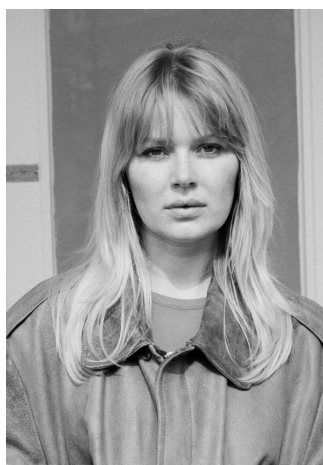

© Tessa Bozek2023

©